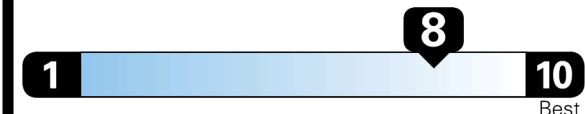

You save \$3,250

in fuel costs over 5 years compared to the average new vehicle.

Annual fuel cost \$1,050

Fuel Economy & Greenhouse Gas Rating (tailpipe only)

Smog Rating (tailpipe only)

This vehicle emits 188 grams CO₂ per mile. The best emits 0 grams per mile (tailpipe only). Producing and distributing fuel also create emissions; learn more at fuel economy.gov.