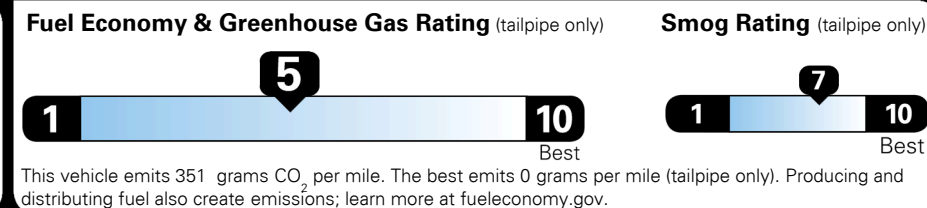

EXTERIOR

- 17-inch Alloy Wheels
- Automatic LED Headlights
- LED Daytime Running Lights
- LED Tail Lamps
- Roof Side Rails

COMFORT & CONVENIENCE

- Proximity Key w/ Push Button Start
- Hands-Free Smart Power Liftgate w/ Auto-Open
- Wireless Device Charging; Hyundai Digital Key
- Power Driver's Seat w/ Lumbar Support
- Heated Front Seats
- Rear View Monitor
- Smart Cruise Control
- Rear Air Vents
- 8-inch Display Audio w/ Android Auto(TM) & Apple CarPlay(R)
- AM/FM/HD Radio(TM) Audio System
- Dual Front & Rear USB Ports
- SiriusXM® Radio w/ 90-day Platinum trial subscription; Not Available in AK & HI
- Bluelink® Connected Services 3-years Standard (enrollment req)
- Bluelink Remote Start (3-year Complimentary Service)
- Full Tank of Fuel

Manufacturer's Suggested Retail Price: **$30,000.00**

ADDED FEATURES:

- *Carpeted Floor Mats $210.00
- *Reversible Cargo Tray $120.00
- *Cargo Cover $190.00
- *First Aid Kit $30.00
- *Mud Guards $120.00

Inland Freight & Handling : $1,335.00
Total Price : $32,005.00

2022 Insurance Institute for Highway Safety
TOP SAFETY PICK+

EPA DOT Fuel Economy and Environment

Gasoline Vehicle

Fuel Economy

25 MPG
combined city/hwy

23 MPG
city

28 MPG
highway

4.0 gallons per 100 miles

Small SUVs range from 14 to 123 MPG. The best vehicle rates 132 MPGe.

You spend $750
more in fuel costs over 5 years compared to the average new vehicle.

Annual fuel cost $1,750

Actual results will vary for many reasons, including driving conditions and how you drive and maintain your vehicle. The average new vehicle gets 28 MPG and costs $8,000 to fuel over 5 years. Cost estimates are based on 15,000 miles per year at $ 2.95 per gallon. MPGe is miles per gasoline gallon equivalent. Vehicle emissions are a significant cause of climate change and smog.

fueleconomy.gov

Calculate personalized estimates and compare vehicles

Manufacturer's suggested retail price includes manufacturer's recommended pre-delivery service. Gasoline license and title fees state and local taxes and dealer installed options and accessories are not included in the manufacturer's suggested retail price. This label has been affixed to this vehicle by Hyundai Motor America, pursuant to the requirements of 15 U.S.C. 1231 et seq. which prohibits its removal or alteration prior to delivery to the ultimate purchaser.

PARTS CONTENT INFORMATION FOR VEHICLE IN THIS CARLINE:
U.S./CANADIAN PARTS CONTENT: 50 %
MAJOR SOURCES OF FOREIGN PARTS CONTENT: KOREA: 35 %

Note: Parts content does not include final assembly, distribution, or other non-parts costs.

FOR THIS VEHICLE:
FINAL ASSEMBLY POINT: MONTGOMERY, ALABAMA, U.S.A.
COUNTRY OF ORIGIN:
ENGINE: U.S.A.
TRANSMISSION: U.S.A.

72   A   1

VIN: 5NMJBCAE8PH245813